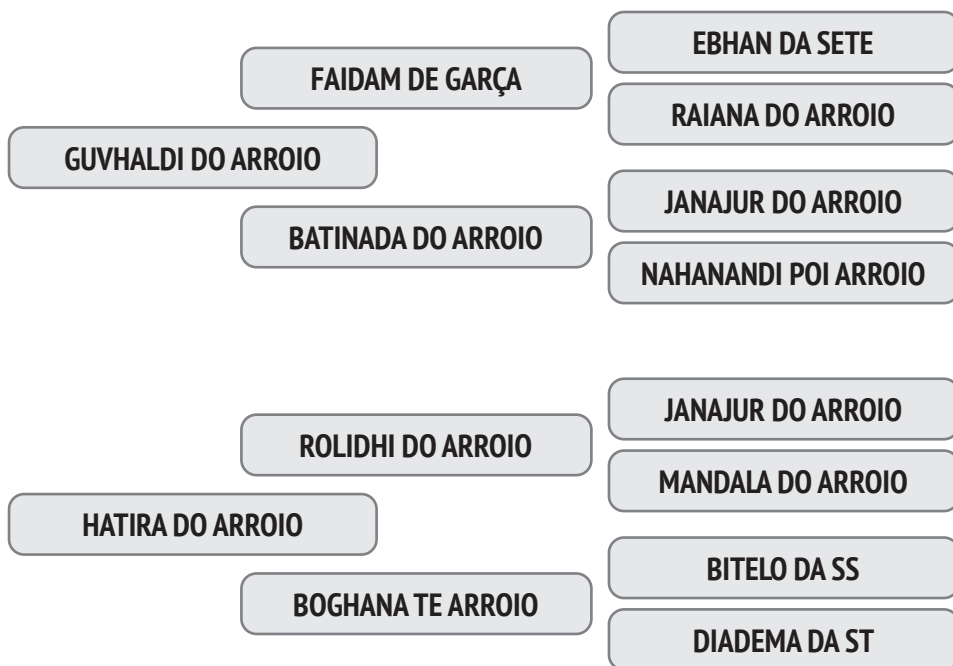

NASC.: 29/08/2009 - 11.08 ANOS - 560 Kg

A sua eficiência reprodutiva é de 95,2% e o intervalo entre partos é de 383 dias e a primeira Cria foi aos 34,3 meses.

Cobertura natural de 01/12/2019 do touro Majady Arroio.